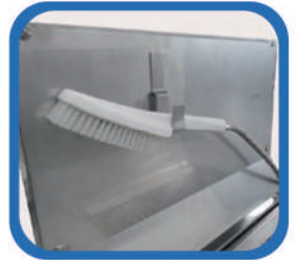

MODEL
900 PA

DETAIL 01:

DETAIL 02:

DETAIL 03:

DETAIL 04:

DESCRIPTION:

One-unit pneumatic boots washer for cleaning and disinfecting soles, complete with hydrobrush for manual cleaning of bootlegs.

OPERATING USE: