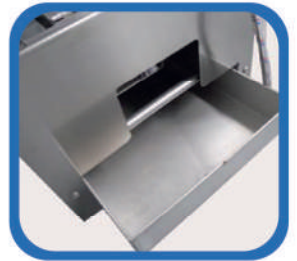

MODEL
900 PA

DETAIL 01:

DETAIL 02:

DETAIL 03:

DETAIL 04:

DESCRIPTION:

One-unit pneumatic boots washer for cleaning and disinfecting soles, complete with hydrobrush for manual cleaning of bootlegs.

OPERATING USE: