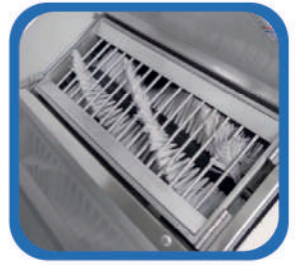

MODEL
900 PA

DETAIL 01:

DETAIL 02:

DETAIL 03:

DETAIL 04:

DESCRIPTION:

One-unit pneumatic boots washer for cleaning and disinfecting soles, complete with hydrobrush for manual cleaning of bootlegs.

OPERATING USE: